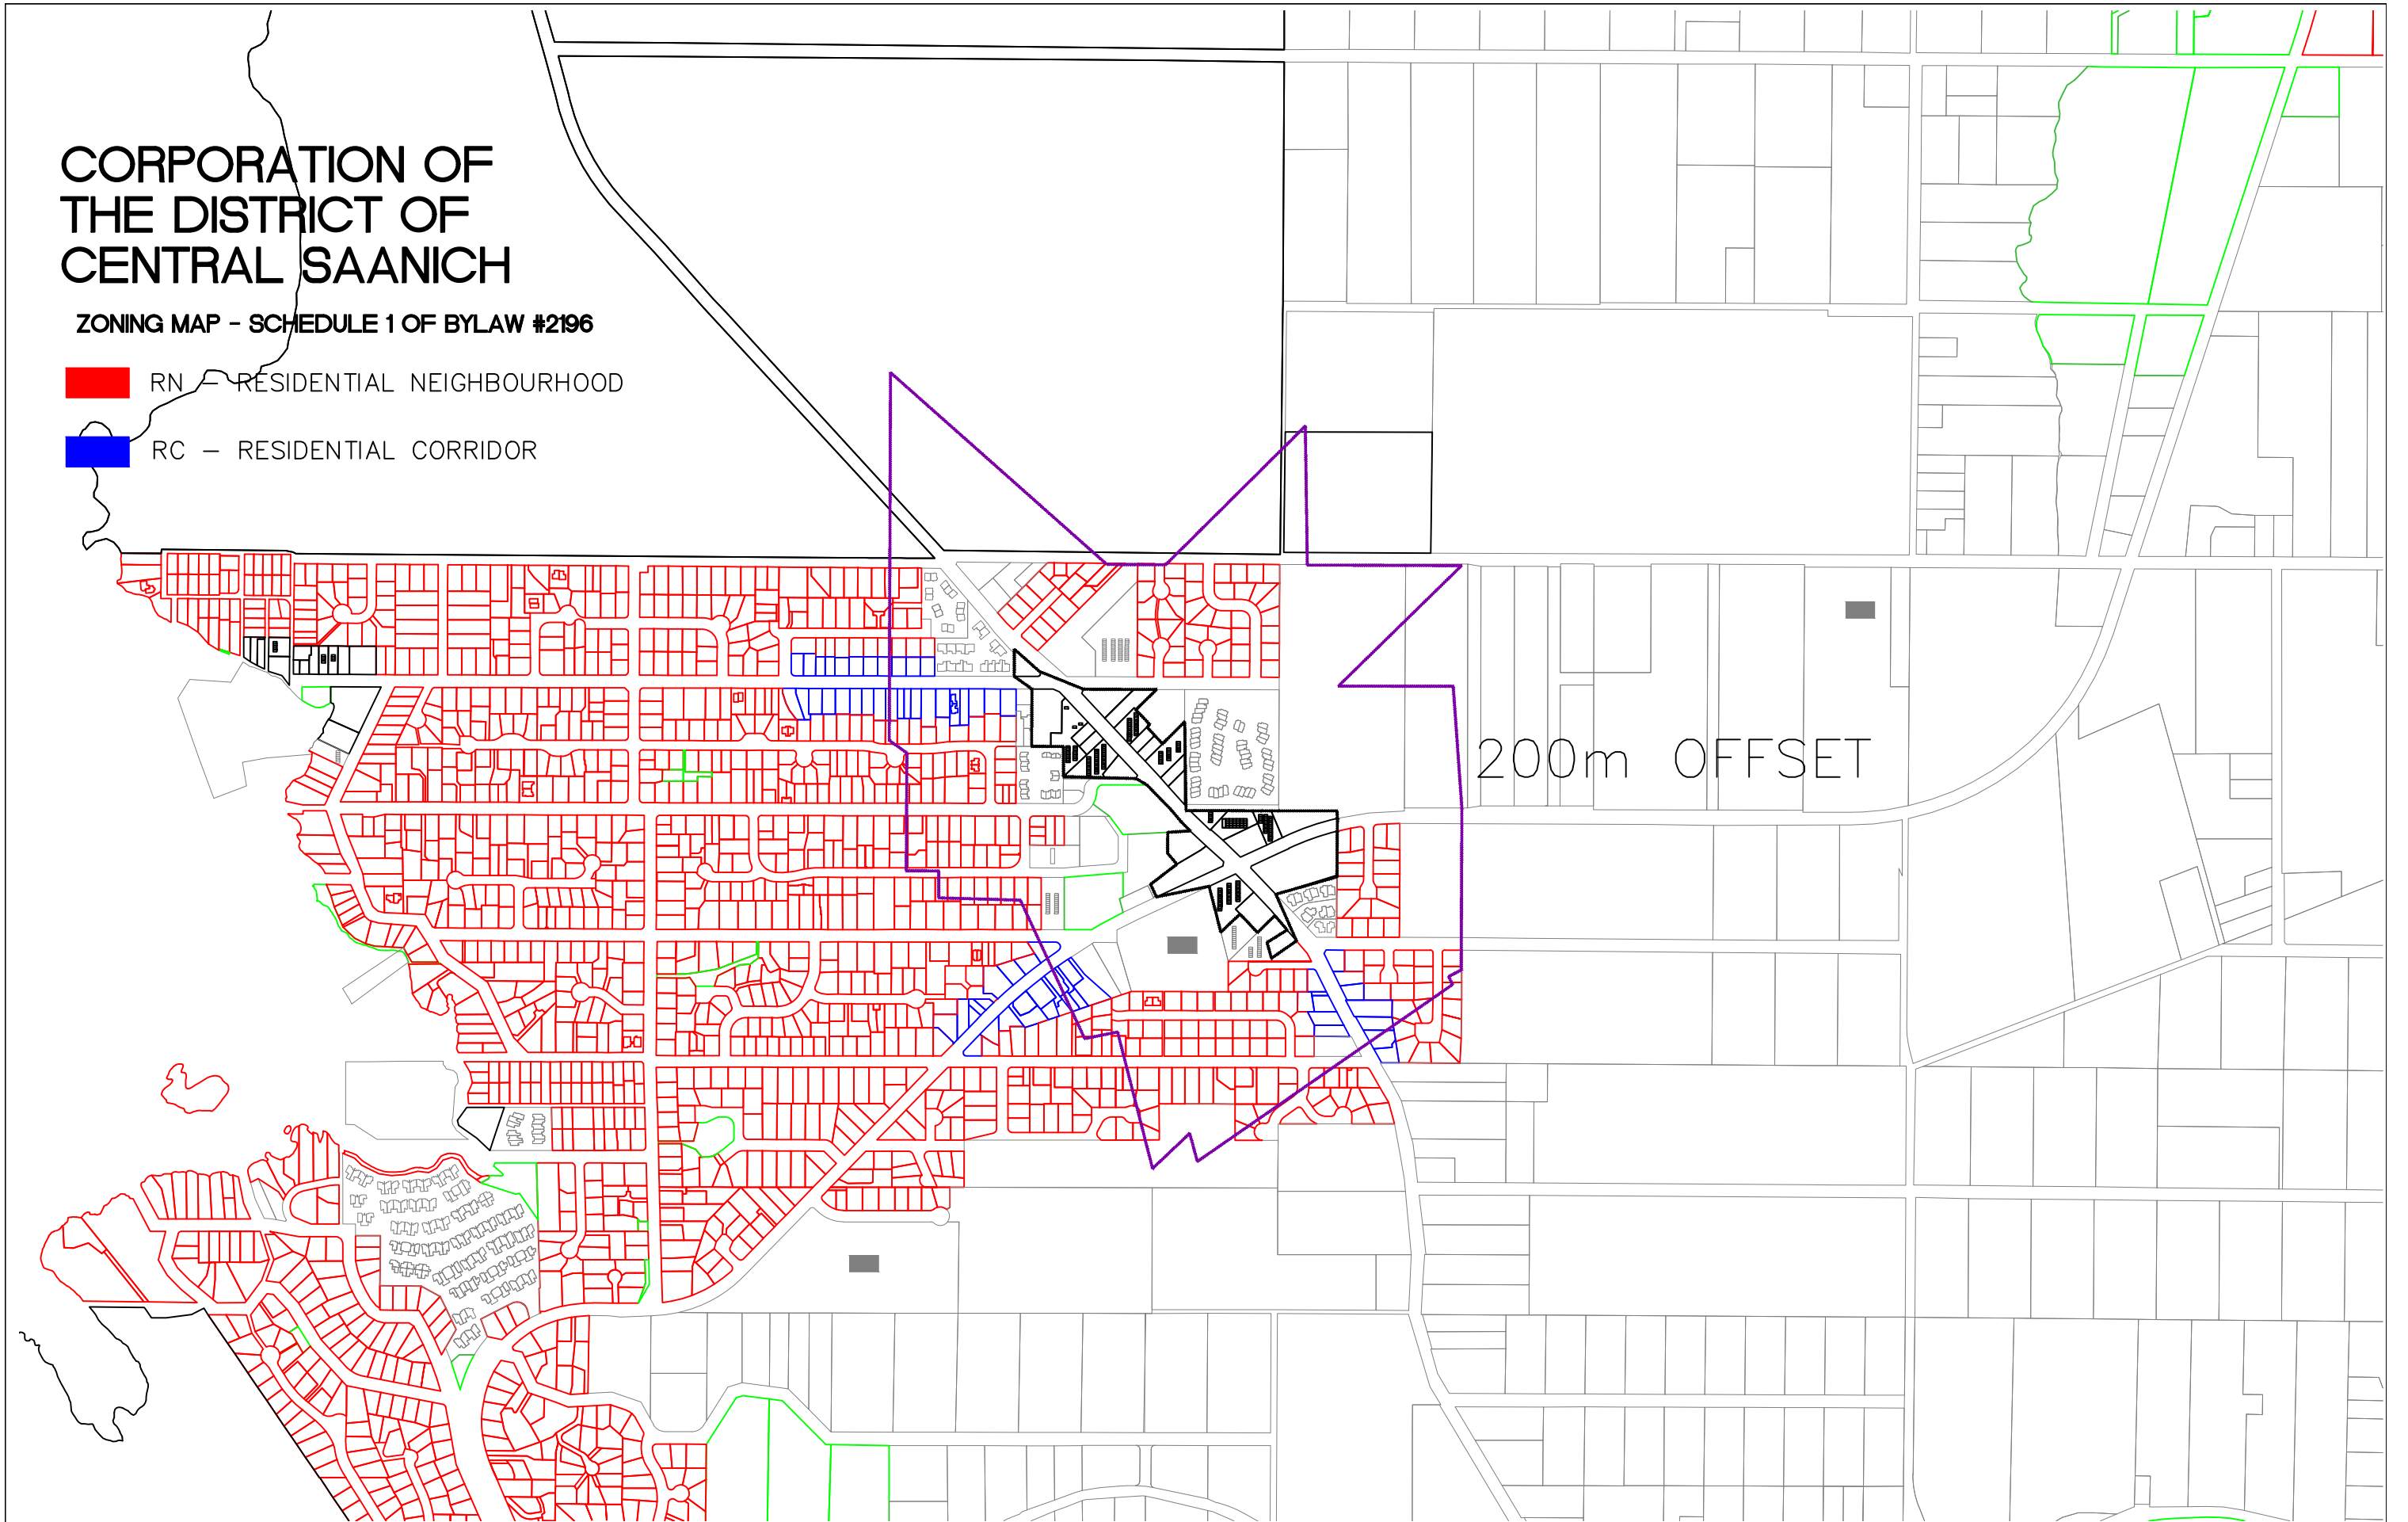

CORPORATION OF THE DISTRICT OF CENTRAL SAANICH

ZONING MAP - SCHEDULE 1 OF BYLAW #2196

 RN - RESIDENTIAL NEIGHBOURHOOD

 RC - RESIDENTIAL CORRIDOR

CORPORATION OF THE DISTRICT OF CENTRAL SAANICH

ZONING MAP - SCHEDULE 1 OF BYLAW #2196

 RN - RESIDENTIAL NEIGHBOURHOOD

 RC - RESIDENTIAL CORRIDOR