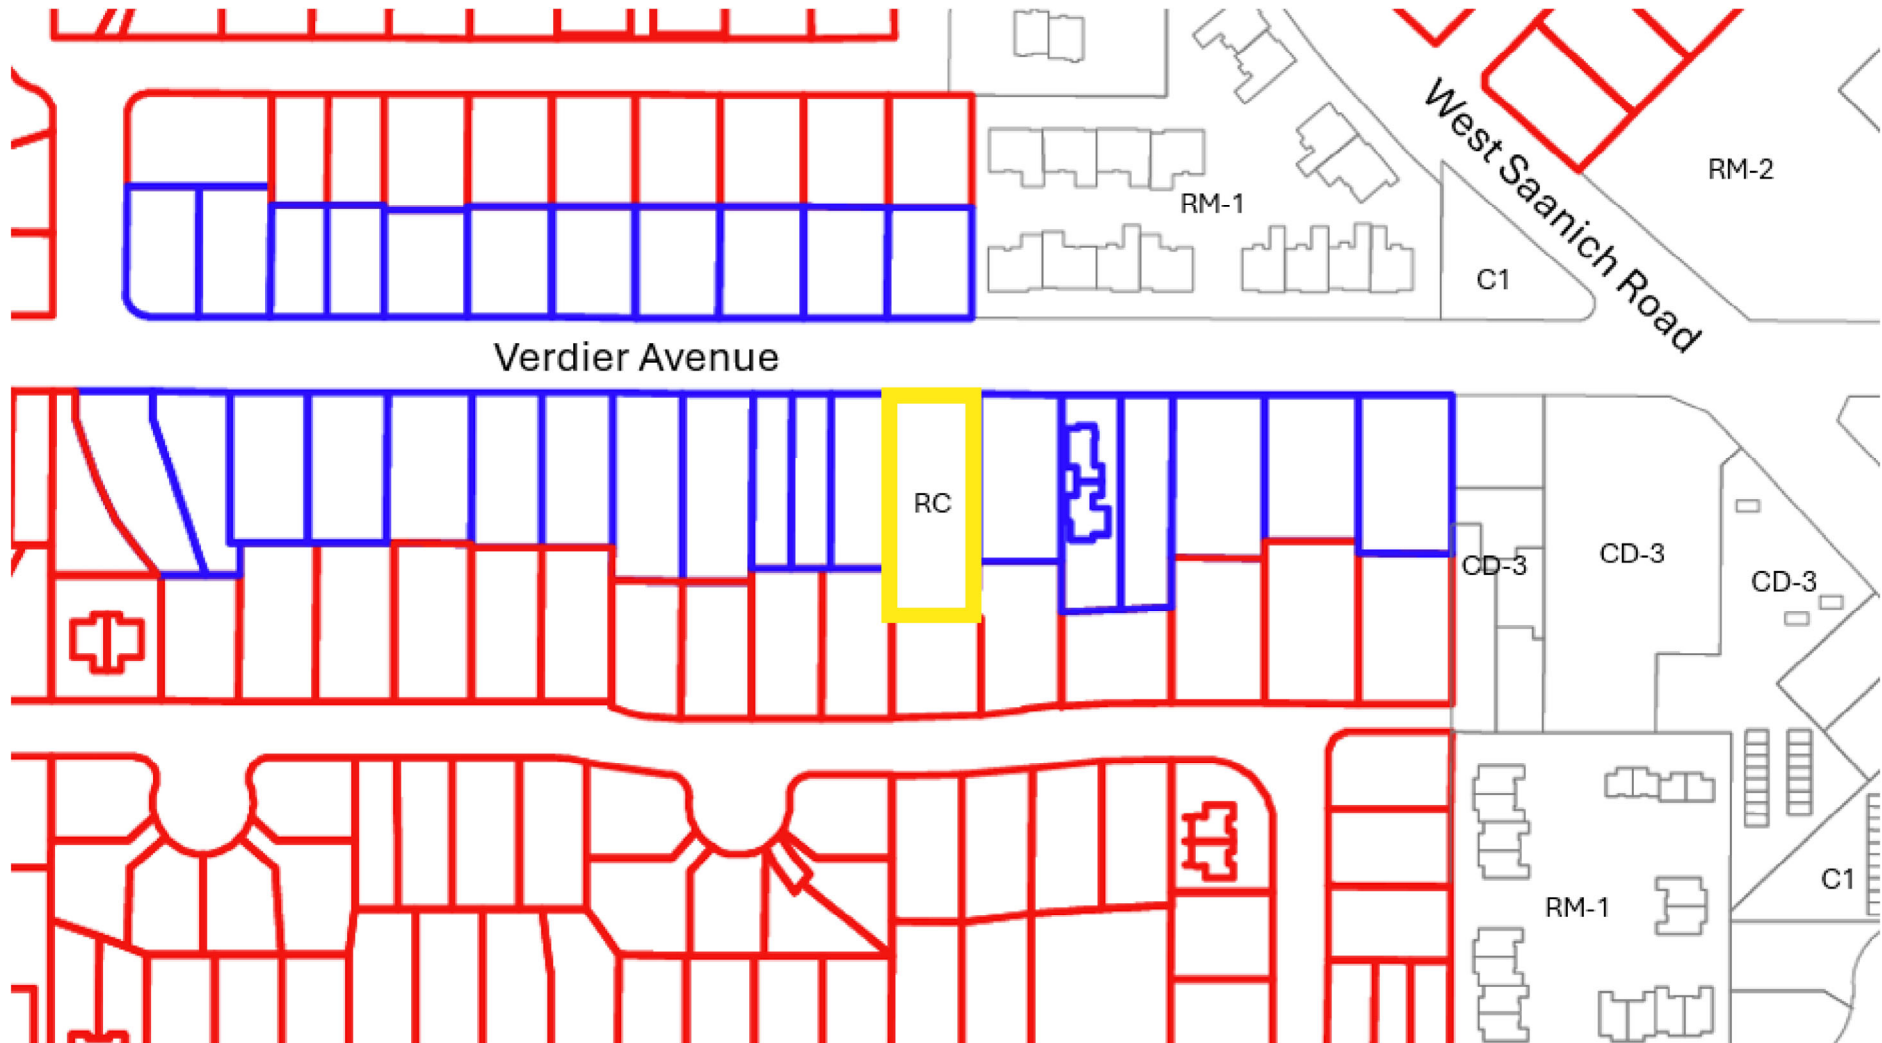

# 1131 Verdier Avenue – Site Context

- Subject Site
- Residential Neighbourhood (RN)
- Residential Corridor (RC)