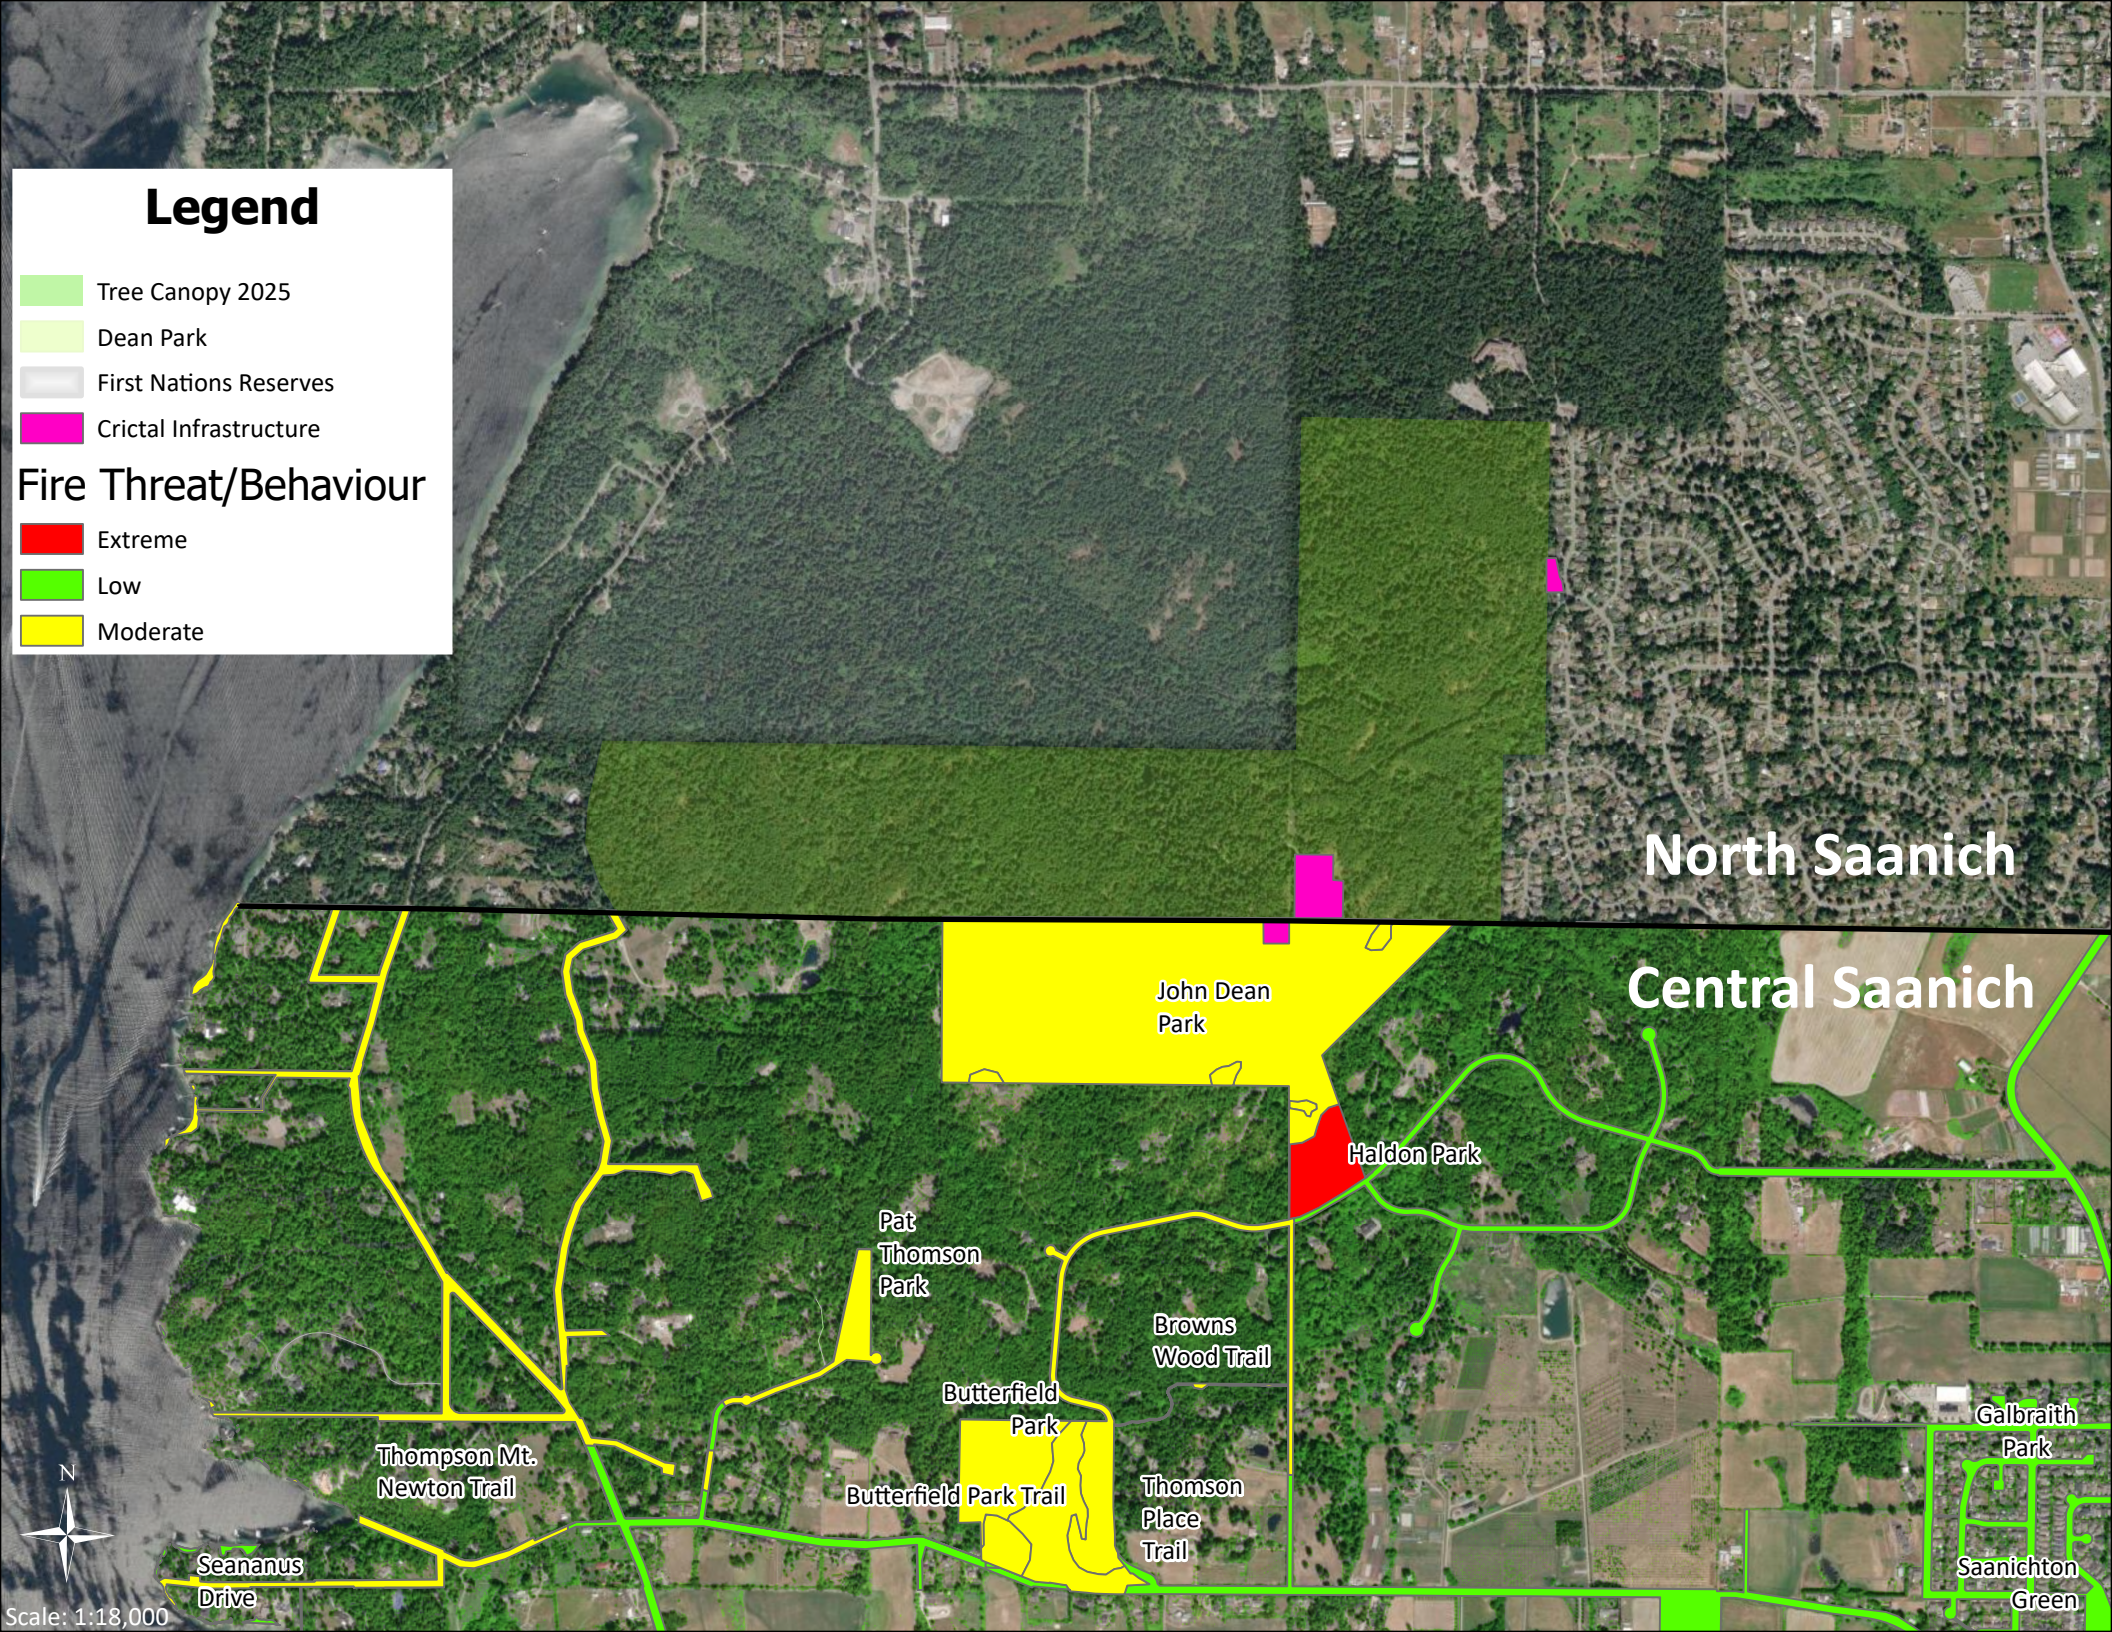

Legend

- Tree Canopy 2025
- Dean Park
- First Nations Reserves
- Critical Infrastructure

Fire Threat/Behaviour

- Extreme
- Low
- Moderate

North Saanich

Central Saanich

John Dean Park

Haldon Park

Pat Thomson Park

Browns Wood Trail

Butterfield Park

Thomson Place Trail

Thompson Mt. Newton Trail

Butterfield Park Trail

Seananus Drive

Galbraith Park

Saanichton Green

Scale: 1:18,000